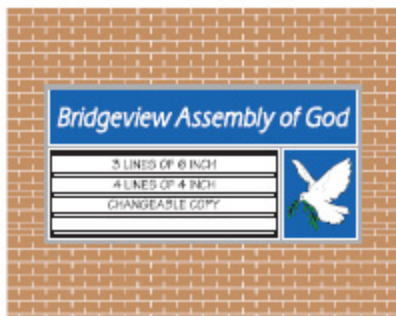

Mounting Options

ESCO has four standard sign mounting options and two channel letter mounting options. We are ready to advise on special mounting needs.

Angle Bracket

Low Profile (Free Standing)

Free Standing

Wall Mount

Accent Series
Single Face Wall Mount

6' MAN

Individually Mounted
Raceway Mounted
Channel Letters